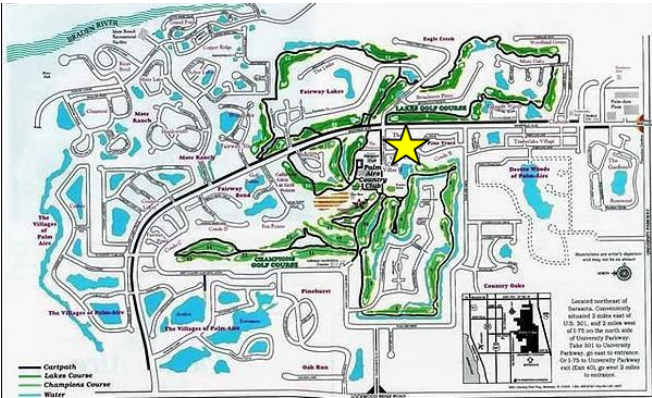

PACC Rep –

Welcome to Club Villas at Palm Aire, located on Palm Aire Lane. We are a small condominium association of 25 paired villas, most looking over the Champions golf course of Palm Aire Country Club. Located on a small private street, we have a pool with a full kitchen. We really are a neighborhood. We tend to know our neighbors, look out for one another and enjoy varied activities from pool parties to hors d'oeuvre at our charming, newly refurbished gazebo. We are situated just around the corner from the Palm Aire Country Club Clubhouse, and are extraordinarily convenient to the Mall at UTC, Interstate 75, SRQ Airport, the Ringling Museum, and downtown Sarasota with all its cultural amenities, fine dining, and varied shopping locations.